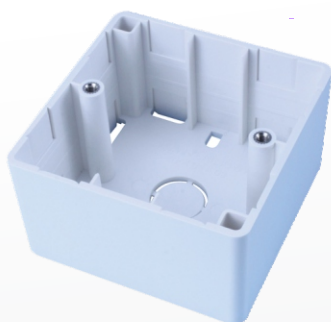

Back Box

Part No	Description
TPBX-808045R-X	80*80*45mmback box, round corner
TPBX-868645R-X	86*86*45mmback box, round corner
TPBX-7011540R-X	70*115*40mmback box, round corner
TPBX-7011548R-X	70*115*48 mmmback box, round corner
TPBX-7512050R-X	75*120*50 mmmback box, round corner
TPBX-808045A-X	80*80*45mmback box
TPBX-868645A-X	86*86*45mmback box
TPBX-7011540A-X	70*115*40mmback box
TPBX-7011548A-X	70*115*48 mmmback box
TPBX-7512050A-X	75*120*50 mmmback box

Plate Color	No.
white	WH
ivory	IV