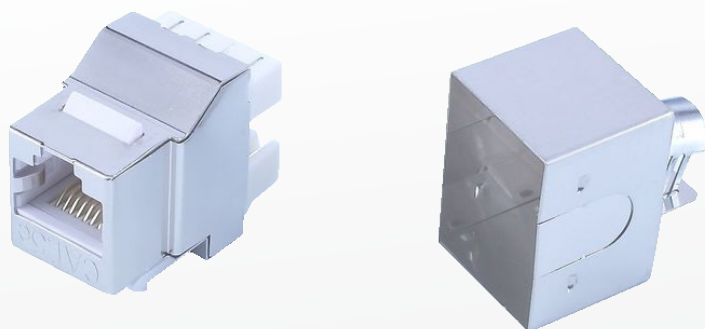

Cat.5e Horizontal STP Keystone Jack

H TYPE-Full SHIELDED

180 Degree

| Part No | Description | Type |
|----------------|---------------------------------|------|
| TPEKTHH-FXD0T0 | Cat.5e full shielded, tin | H |
| TPEKTHH-FXD0T6 | Cat.5e full shielded, tin, 6U | H |
| TPEKTHH-FXD0M0 | Cat.5e full shielded, metal | H |
| TPEKTHH-FXD0M6 | Cat.5e full shielded, metal, 6U | H |

| x=Cap | No. |
|---------|-----|
| with | 1 |
| without | 0 |

| X=Frame color | No. | Frame color | No. |
|---------------|-----|-------------|-----|
| white | WH | red | RD |
| black | BK | yellow | YL |
| ivory | IV | green | GN |
| gray | GY | blue | BL |
| orange | OR | | |

Specification:

- Accept 22-26AWG solid wire
- 110 (AT&T) or Dual type are available
- 50 micron gold plated
- Meet EIA/TIA 568B standard
- RoHS Compliant