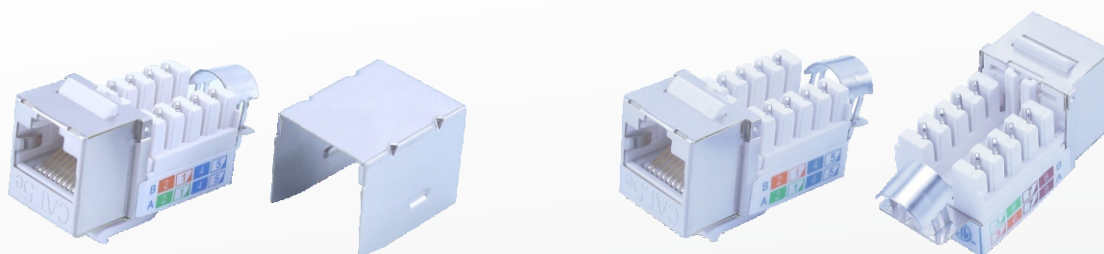

Cat.5e Vertical STP Keystone Jack

V TYPE SHIELDED

90 Degree

Part No	Description	Type
TPEKTVH-SXD0T0	Cat.5e shielded, tin	V
TPEKTVH-SXD0T6	Cat.5e shielded, tin, 6U	V
TPEKTVH-SXD0M0	Cat.5e shielded, metal	V
TPEKTVH-SXD0M6	Cat.5e shielded, metal, 6U	V
TPEKTVH-FXD0T0	Cat.5e full shielded, tin	V
TPEKTVH-FXD0T6	Cat.5e full shielded, tin, 6U	V
TPEKTVH-FXD0M0	Cat.5e full shielded, metal	V
TPEKTVH-FXD0M6	Cat.5e full shielded, metal, U	V

x=Cap	No.
with	1
without	0

X=Frame color	No.	Frame color	No.
white	WH	red	RD
black	BK	yellow	YL
ivory	IV	green	GN
gray	GY	blue	BL
orange	OR		

Specification:

- Accept 22-26AWG solid wire
- 110 (AT&T) or Dual type are available
- 50 micron gold plated
- Meet EIA/TIA 568B standard
- RoHS Compliant