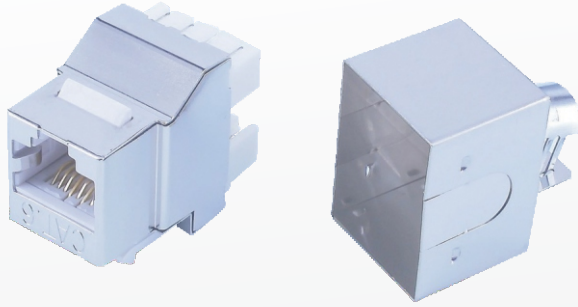

Cat.6 Horizontal STP Keystone Jack

H TYPE-FULL SHIELDED

180 Degree

Part No	Description	Type
TP6KTHH-FXD0T0	Cat.6 full shielded, tin	H
TP6KTHH-FXD0T6	Cat.6 full shielded, tin, 6u'	H
TP6KTHH-FXD0M0	Cat.6 full shielded, metal	H
TP6KTHH-FXD0M6	Cat.6 full shielded, metal, 6u'	H

x=Cap	No.
with	1
without	0

X=Frame color	No.	Frame color	No.
white	WH	red	RD
black	BK	yellow	YL
ivory	IV	green	GN
gray	GY	blue	BL
orange	OR		

Specification:

- Accept 22-26AWG solid wire
- 110 (AT&T) or Dual type are available
- 50 micron gold plated*Meet EIA/TIA 568B standard
- RoHS Compliant