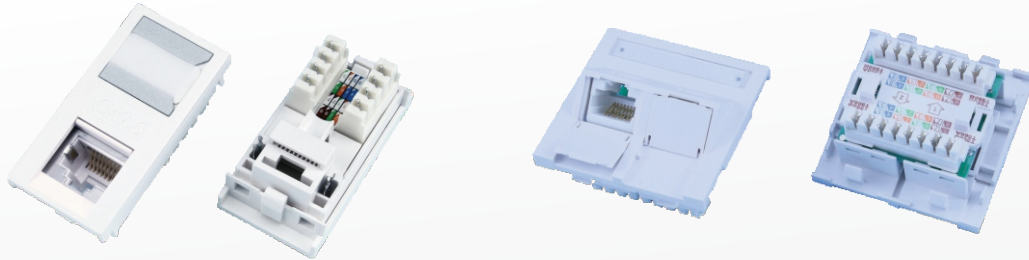

# UK Type Keystone Jack

Part No	Description	Type	Port
TPEKTB-UA1X	UK type Cat.5e unshielded (50*50mm)	A	1
TPEKTB-SA1 X	UK type Cat.5e half shielded (50*50mm)	A	1
TP6KTB-UA1 X	UK type Cat.6 unshielded (50*50mm)	A	1
TP6KTB-SA1 X	UK type Cat.6 half shielded (50*50mm)	A	1
TPEKTB-UA2 X	UK type Cat.5e unshielded (50*50mm), 2 port	A	2
TPEKTB-SA2 X	UK type Cat.5e half shielded (50*50mm), 2 port	A	2
TP6KTB-UA2 X	UK type Cat.6 unshielded (50*50mm), 2 port	A	2
TP6KTB-SA2 X	UK type Cat.6 half shielded (50*50mm), 2 port	A	2
TPEKTB-UF1X	UK type Cat.5e unshielded (25*50mm)	F	1
TPEKTB-SF1 X	UK type Cat.5e half shielded (25*50mm)	F	1
TP6KTB-UF1 X	UK type Cat.6 unshielded (25*50mm)	F	1
TP6KTB-SF1 X	UK type Cat.6 half shielded (25*50mm)	F	1

Color	No.
white	WH
ivory	IV

## Specification:

- Accept 22-26AWG solid wire
- 110 (AT&T) or Dual type are available
- 50 micron gold plated
- Meet EIA/TIA 568B standard
- RoHS Compliant