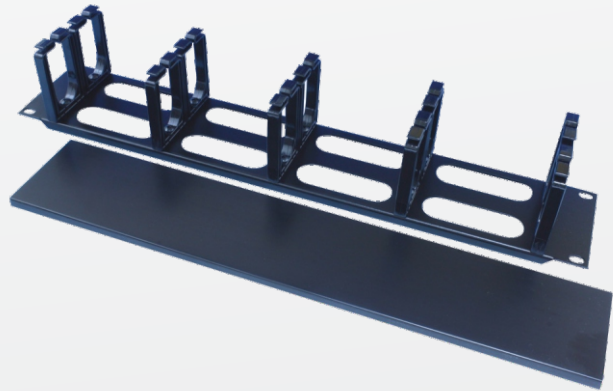

# Cable Management

Part No	Description
TPPLCM-01U	19' blank panel, 1U
TPPLCM-02U	19' blank panel, 2U
TPPLCM-060	1U horizontal front cable management (PVC frame)
TPPLCM-260	2U horizontal front cable management (PVC frame)
TPPLCM-070	1U horizontal front cable management (PC+PBT frame)
TPPLCM-270	2U horizontal front cable management (PC+PBT frame)
TPPLCM-D060	1U 2 sides horizontal front/ rear cable management (PVC frame)
TPPLCM-D260	2U 2 sides horizontal front/ rear cable management (PVC frame)
TPPLCM-090	1U 10' horizontal front cable management (PC + PBT frame)
TPPLCM-PLHC-RM	Rear Cable Management, for HC Type 1U Patch Panel
TPPLCM-PLA0-RM	Rear Cable Management, for A Type 1U Patch Panel